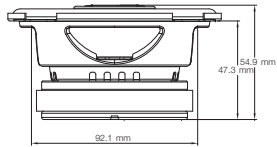

REF-3032cfx

REF-4032cfx

REF-5032cfx

REF-6532ix

REF-6532ex

TEKNİK ÖZELLİKLER	REF-6532ix	REF-9633ix	REF-3032cfx	REF-4032cfx	REF-5032cfx	REF-6432cfx	REF-9632cfx	REF-5030cx	REF-6530cx	REF-9630cx	REF-375tx	REF-6532ex	REF-9632cx
<b>Tip</b>	6-1/2" (160mm) yüksek performanslı koaksiyel araba hoparlörü	6" x 9" yüksek performanslı üç yollu araba hoparlörü	3-1/2" (87mm) yüksek performanslı koaksiyel araba hoparlörü	4" (100mm) yüksek performanslı koaksiyel araba hoparlörü	5-1/4" (130mm) yüksek performanslı koaksiyel araba hoparlörü	4" x 6" yüksek performanslı koaksiyel araba hoparlörü	6" x 8" yüksek performanslı koaksiyel araba hoparlörü	5-1/4" (130mm) yüksek performanslı bile en hoparlör sistemi	6-1/2" (160mm) yüksek performanslı bile en hoparlör sistemi	6" x 9" yüksek performanslı bile en hoparlör sistemi	3/4" (19mm) yüksek performanslı bile en hoparlör sistemi	6-1/2" (160mm) yüksek performanslı koaksiyel araba hoparlörü	6" x 9" yüksek performanslı koaksiyel araba hoparlörü
<b>Süreklili güç kullanımı</b>	40W	100W	20W	35W	45W	40W	60W	65W	90W	120W	40W	55W	100W
<b>Tepe güç kullanımı</b>	180W	300W	75W	105W	130W	130W	180W	190W	270W	370W	130W	160W	300W
<b>Frekans yansı</b>	53Hz-21kHz	49Hz-30kHz	89Hz-21kHz	75Hz-21kHz	67Hz-21kHz	79Hz-21kHz	49Hz-21kHz	67Hz-21kHz	53Hz-21kHz	49Hz-21kHz	2.9kHz-21kHz	57Hz-21kHz	49Hz-20kHz
<b>Nominal Empedans</b>	3.0ohms	3.0ohms	3.0ohms	3.0ohms	3.0ohms	3.0ohms	3.0ohms	3.0ohms	3.0ohms	3.0ohms	3.0ohms	3.0ohms	3.0ohms
<b> Hassasiyet (2.83V/1m)</b>	93dB	94dB	91dB	92dB	92dB	92dB	93dB	93dB	93dB	93dB	93dB	93dB	94dB
<b>Dış çap</b>	6-1/4" (158mm)	9-5/16" X 6-7/16" (238.5mm X 165mm)	3-7/16" (87mm)	4-1/16" (102.4mm)	5-1/8" (129mm)	6-3/16" X 3-15/16" (152mm X 98.5mm)	8-11/16" X 5-5/8" (203mm X 142.2mm)	5-1/8" (129mm)	6-1/4" (158mm)	9-5/16" X 6-7/16" (238.5mm X 165mm)	2-1/4" (56mm)	6-1/4" (158mm)	9-5/16" X 6-7/16" (238.5mm X 165mm)
<b>Montaj kesme çapı</b>	6" (127mm)	8-1/2" X 5-3/4" (214.6mm X 144.6mm)	3" (75.5mm)	3-11/16" (92.1mm)	4-1/2" (113.0mm)	5-9/16" X 3-9/16" (140.4mm X 85.1mm)	7-1/4" X 5" (182.6mm X 125.0mm)	4-1/2" (113.0mm)	5" (127mm)	8-1/2" X 5-3/4" (214.6mm X 144.6mm)	1-5/8" (40mm)	4-7/8" (123.4mm)	8-1/2" X 5-3/4" (214.6mm X 144.6mm)
<b>Toplam derinlik</b>	2-3/4" (69.7mm)	3-3/4" (93.8mm)	1-13/16" (45.5mm)	2-3/16" (54.9mm)	2-5/16" (67.4mm)	2-3/16" (54.9mm)	2-15/16" (74.2mm)	2-3/16" (55mm)	2-9/16" (64.8mm)	3-1/2" (89mm)	1-7/16" (36.1mm)	2-1/8" (53.0mm)	3-5/8" (91.8mm)
<b>Montaj derinliği</b>	2-1/16" (51.5mm)	3-1/8" (77.8mm)	1-7/16" (35.7mm)	1-7/8" (47.3mm)	1-15/16" (49mm)	1-7/8" (46.7mm)	2-7/16" (61.1mm)	1-15/16" (48mm)	2-1/16" (51.5mm)	3-1/8" (77.8mm)	13/16" (32mm)	1-13/16" (44.6mm)	3-5/8" (77.8mm)