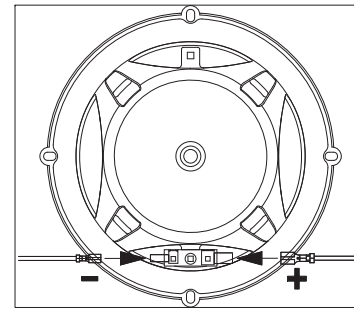

REF-3032cfx/REF-4032cfx
REF-5032cfx/REF-6532ix/REF-6532ex
REF-6432cfx/REF-8632cfx
REF-9632ix/REF-9633ix