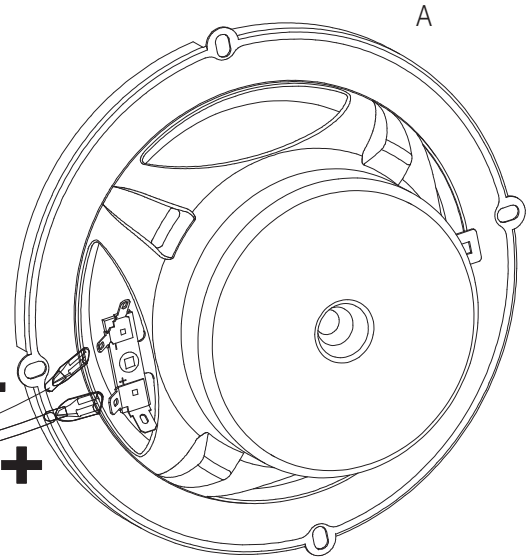

REF-3032cfx

REF-4032cfx

REF-5032cfx

REF-6532ix

REF-6532ex

TEKNİK ÖZELLİKLER	REF-6532ix	REF-9633ix	REF-3032cfx	REF-4032cfx	REF-5032cfx	REF-6432cfx	REF-9632cfx	REF-5030cx	REF-6530cx	REF-9630cx	REF-375tx	REF-6532ex	REF-9632cx
<b>Tip</b>	6-1/2" (160mm) yüksek performanslı koaksiyel araba hoparlörü	6" x 9" yüksek performanslı üç yollu araba hoparlörü	3-1/2" (87mm) yüksek performanslı koaksiyel araba hoparlörü	4" (100mm) yüksek performanslı koaksiyel araba hoparlörü	5-1/4" (130mm) yüksek performanslı koaksiyel araba hoparlörü	4" x 6" yüksek performanslı koaksiyel araba hoparlörü	6" x 8" yüksek performanslı koaksiyel araba hoparlörü	5-1/4" (130mm) yüksek performanslı bile en hoparlör sistemi	6-1/2" (160mm) yüksek performanslı bile en hoparlör sistemi	6" x 9" yüksek performanslı bile en hoparlör sistemi	3/4" (19mm) yüksek performanslı bile en hoparlör sistemi	6-1/2" (160mm) yüksek performanslı koaksiyel araba hoparlörü	6" x 9" yüksek performanslı koaksiyel araba hoparlörü
<b>Süreklili güç kullanımı</b>	40W	100W	20W	35W	45W	40W	60W	65W	90W	120W	40W	55W	100W
<b>Tepe güç kullanımı</b>	180W	300W	75W	105W	130W	130W	180W	190W	270W	370W	130W	160W	300W
<b>Frekans yansı</b>	53Hz-21kHz	49Hz-30kHz	89Hz-21kHz	75Hz-21kHz	67Hz-21kHz	79Hz-21kHz	49Hz-21kHz	67Hz-21kHz	53Hz-21kHz	49Hz-21kHz	2.9kHz-21kHz	57Hz-21kHz	49Hz-20kHz
<b>Nominal Empedans</b>	3.0ohms	3.0ohms	3.0ohms	3.0ohms	3.0ohms	3.0ohms	3.0ohms	3.0ohms	3.0ohms	3.0ohms	3.0ohms	3.0ohms	3.0ohms
<b> Hassasiyet (2.83V/1m)</b>	93dB	94dB	91dB	92dB	92dB	92dB	93dB	93dB	93dB	93dB	93dB	93dB	94dB
<b>Dış çap</b>	6-1/4" (158mm)	9-5/16" X 6-7/16" (238.5mm X 165mm)	3-7/16" (87mm)	4-1/16" (102.4mm)	5-1/8" (129mm)	6-3/16" X 3-15/16" (152mm X 98.5mm)	8-11/16" X 5-5/8" (203mm X 142.2mm)	5-1/8" (129mm)	6-1/4" (158mm)	9-5/16" X 6-7/16" (238.5mm X 165mm)	2-1/4" (56mm)	6-1/4" (158mm)	9-5/16" X 6-7/16" (238.5mm X 165mm)
<b>Montaj kesme çapı</b>	6" (127mm)	8-1/2" X 5-3/4" (214.6mm X 144.6mm)	3" (75.5mm)	3-11/16" (92.1mm)	4-1/2" (113.0mm)	5-9/16" X 3-9/16" (140.4mm X 85.1mm)	7-1/4" X 5" (182.6mm X 125.0mm)	4-1/2" (113.0mm)	5" (127mm)	8-1/2" X 5-3/4" (214.6mm X 144.6mm)	1-5/8" (40mm)	4-7/8" (123.4mm)	8-1/2" X 5-3/4" (214.6mm X 144.6mm)
<b>Toplam derinlik</b>	2-3/4" (69.7mm)	3-3/4" (93.8mm)	1-13/16" (45.5mm)	2-3/16" (54.9mm)	2-5/16" (67.4mm)	2-3/16" (54.9mm)	2-15/16" (74.2mm)	2-3/16" (55mm)	2-9/16" (64.8mm)	3-1/2" (89mm)	1-7/16" (36.1mm)	2-1/8" (53.0mm)	3-5/8" (91.8mm)
<b>Montaj derinliği</b>	2-1/16" (51.5mm)	3-1/8" (77.8mm)	1-7/16" (35.7mm)	1-7/8" (47.3mm)	1-15/16" (49mm)	1-7/8" (46.7mm)	2-7/16" (61.1mm)	1-15/16" (48mm)	2-1/16" (51.5mm)	3-1/8" (77.8mm)	13/16" (32mm)	1-13/16" (44.6mm)	3-5/8" (77.8mm)