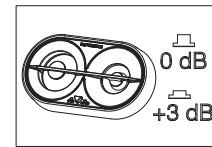

REF-9633ix