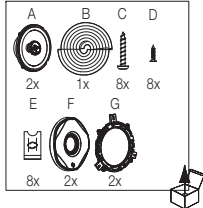

REF-6532ix REF-6532ex