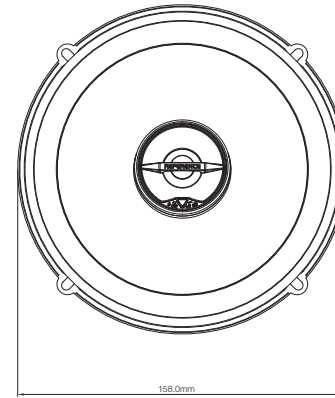

REF-3032cfx

REF-4032cfx

REF-5032cfx

REF-6532ix

REF-6532ex

TEKNİK ÖZELLİKLER	REF-6532ix	REF-9633ix	REF-3032cfx	REF-4032cfx	REF-5032cfx	REF-6432cfx	REF-9632cfx	REF-5030cx	REF-6530cx	REF-9630cx	REF-375tx	REF-6532ex	REF-9632cx
<b>Tip</b>	6-1/2" (160mm) yüksek performanslı koaksiyel araba hoparlörü	6" x 9" yüksek performanslı üç yollu araba hoparlörü	3-1/2" (87mm) yüksek performanslı koaksiyel araba hoparlörü	4" (100mm) yüksek performanslı koaksiyel araba hoparlörü	5-1/4" (130mm) yüksek performanslı koaksiyel araba hoparlörü	4" x 6" yüksek performanslı koaksiyel araba hoparlörü	6" x 8" yüksek performanslı koaksiyel araba hoparlörü	5-1/4" (130mm) yüksek performanslı bile en hoparlör sistemi	6-1/2" (160mm) yüksek performanslı bile en hoparlör sistemi	6" x 9" yüksek performanslı bile en hoparlör sistemi	3/4" (19mm) yüksek performanslı bile en hoparlör sistemi	6-1/2" (160mm) yüksek performanslı koaksiyel araba hoparlörü	6" x 9" yüksek performanslı koaksiyel araba hoparlörü
<b>Süreklili güç kullanımı</b>	40W	100W	20W	35W	45W	40W	60W	65W	90W	120W	40W	55W	100W
<b>Tepe güç kullanımı</b>	180W	300W	75W	105W	130W	130W	180W	190W	270W	370W	130W	160W	300W
<b>Frekans yansı</b>	53Hz-21kHz	49Hz-30kHz	89Hz-21kHz	75Hz-21kHz	67Hz-21kHz	79Hz-21kHz	49Hz-21kHz	67Hz-21kHz	53Hz-21kHz	49Hz-21kHz	2.9kHz-21kHz	57Hz-21kHz	49Hz-20kHz
<b>Nominal Empedans</b>	3.0ohms	3.0ohms	3.0ohms	3.0ohms	3.0ohms	3.0ohms	3.0ohms	3.0ohms	3.0ohms	3.0ohms	3.0ohms	3.0ohms	3.0ohms
<b> Hassasiyet (2.83V/1m)</b>	93dB	94dB	91dB	92dB	92dB	92dB	93dB	93dB	93dB	93dB	93dB	93dB	94dB
<b>Dış çap</b>	6-1/4" (158mm)	9-5/16" X 6-7/16" (238.5mm X 165mm)	3-7/16" (87mm)	4-1/16" (102.4mm)	5-1/8" (129mm)	6-3/16" X 3-15/16" (152mm X 98.5mm)	8-11/16" X 5-5/8" (203mm X 142.2mm)	5-1/8" (129mm)	6-1/4" (158mm)	9-5/16" X 6-7/16" (238.5mm X 165mm)	2-1/4" (56mm)	6-1/4" (158mm)	9-5/16" X 6-7/16" (238.5mm X 165mm)
<b>Montaj kesme çapı</b>	6" (127mm)	8-1/2" X 5-3/4" (214.6mm X 144.6mm)	3" (75.5mm)	3-11/16" (92.1mm)	4-1/2" (113.0mm)	5-9/16" X 3-9/16" (140.4mm X 85.1mm)	7-1/4" X 5" (182.6mm X 125.0mm)	4-1/2" (113.0mm)	5" (127mm)	8-1/2" X 5-3/4" (214.6mm X 144.6mm)	1-5/8" (40mm)	4-7/8" (123.4mm)	8-1/2" X 5-3/4" (214.6mm X 144.6mm)
<b>Toplam derinlik</b>	2-3/4" (69.7mm)	3-3/4" (93.8mm)	1-13/16" (45.5mm)	2-3/16" (54.9mm)	2-5/16" (67.4mm)	2-3/16" (54.9mm)	2-15/16" (74.2mm)	2-3/16" (55mm)	2-9/16" (64.8mm)	3-1/2" (89mm)	1-7/16" (36.1mm)	2-1/8" (53.0mm)	3-5/8" (91.8mm)
<b>Montaj derinliği</b>	2-1/16" (51.5mm)	3-1/8" (77.8mm)	1-7/16" (35.7mm)	1-7/8" (47.3mm)	1-15/16" (49mm)	1-7/8" (46.7mm)	2-7/16" (61.1mm)	1-15/16" (48mm)	2-1/16" (51.5mm)	3-1/8" (77.8mm)	13/16" (32mm)	1-13/16" (44.6mm)	3-5/8" (77.8mm)