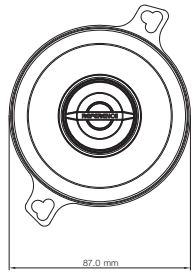

REF-3032cfx

REF-4032cfx

REF-5032cfx

REF-6532ix

REF-6532ex

TEKNİK ÖZELLİKLER	REF-6532ix	REF-9633ix	REF-3032cfx	REF-4032cfx	REF-5032cfx	REF-6432cfx	REF-9632cfx	REF-5030cx	REF-6530cx	REF-9630cx	REF-375tx	REF-6532ex	REF-9632cx
<b>Tip</b>	6-1/2" (160mm) yüksek performanslı koaksiyel araba hoparlörü	6" x 9" yüksek performanslı üç yollu araba hoparlörü	3-1/2" (87mm) yüksek performanslı koaksiyel araba hoparlörü	4" (100mm) yüksek performanslı koaksiyel araba hoparlörü	5-1/4" (130mm) yüksek performanslı koaksiyel araba hoparlörü	4" x 6" yüksek performanslı koaksiyel araba hoparlörü	6" x 8" yüksek performanslı koaksiyel araba hoparlörü	5-1/4" (130mm) yüksek performanslı bile en hoparlör sistemi	6-1/2" (160mm) yüksek performanslı bile en hoparlör sistemi	6" x 9" yüksek performanslı bile en hoparlör sistemi	3/4" (19mm) yüksek performanslı bile en hoparlör sistemi	6-1/2" (160mm) yüksek performanslı koaksiyel araba hoparlörü	6" x 9" yüksek performanslı koaksiyel araba hoparlörü
<b>Süreklili güç kullanımı</b>	40W	100W	20W	35W	45W	40W	60W	65W	90W	120W	40W	55W	100W
<b>Tepe güç kullanımı</b>	180W	300W	75W	105W	130W	130W	180W	190W	270W	370W	130W	160W	300W
<b>Frekans yansı</b>	53Hz-21kHz	49Hz-30kHz	89Hz-21kHz	75Hz-21kHz	67Hz-21kHz	79Hz-21kHz	49Hz-21kHz	67Hz-21kHz	53Hz-21kHz	49Hz-21kHz	2.9kHz-21kHz	57Hz-21kHz	49Hz-20kHz
<b>Nominal Empedans</b>	3.0ohms	3.0ohms	3.0ohms	3.0ohms	3.0ohms	3.0ohms	3.0ohms	3.0ohms	3.0ohms	3.0ohms	3.0ohms	3.0ohms	3.0ohms
<b> Hassasiyet (2.83V/1m)</b>	93dB	94dB	91dB	92dB	92dB	92dB	93dB	93dB	93dB	93dB	93dB	93dB	94dB
<b>Dış çap</b>	6-1/4" (158mm)	9-5/16" X 6-7/16" (238.5mm X 165mm)	3-7/16" (87mm)	4-1/16" (102.4mm)	5-1/8" (129mm)	6-3/16" X 3-15/16" (152mm X 98.5mm)	8-11/16" X 5-5/8" (203mm X 142.2mm)	5-1/8" (129mm)	6-1/4" (158mm)	9-5/16" X 6-7/16" (238.5mm X 165mm)	2-1/4" (56mm)	6-1/4" (158mm)	9-5/16" X 6-7/16" (238.5mm X 165mm)
<b>Montaj kesme çapı</b>	6" (127mm)	8-1/2" X 5-3/4" (214.6mm X 144.6mm)	3" (75.5mm)	3-11/16" (92.1mm)	4-1/2" (113.0mm)	5-9/16" X 3-9/16" (140.4mm X 85.1mm)	7-1/4" X 5" (182.6mm X 125.0mm)	4-1/2" (113.0mm)	5" (127mm)	8-1/2" X 5-3/4" (214.6mm X 144.6mm)	1-5/8" (40mm)	4-7/8" (123.4mm)	8-1/2" X 5-3/4" (214.6mm X 144.6mm)
<b>Toplam derinlik</b>	2-3/4" (69.7mm)	3-3/4" (93.8mm)	1-13/16" (45.5mm)	2-3/16" (54.9mm)	2-5/16" (67.4mm)	2-3/16" (54.9mm)	2-15/16" (74.2mm)	2-3/16" (55mm)	2-9/16" (64.8mm)	3-1/2" (89mm)	1-7/16" (36.1mm)	2-1/8" (53.0mm)	3-5/8" (91.8mm)
<b>Montaj derinliği</b>	2-1/16" (51.5mm)	3-1/8" (77.8mm)	1-7/16" (35.7mm)	1-7/8" (47.3mm)	1-15/16" (49mm)	1-7/8" (46.7mm)	2-7/16" (61.1mm)	1-15/16" (48mm)	2-1/16" (51.5mm)	3-1/8" (77.8mm)	13/16" (32mm)	1-13/16" (44.6mm)	3-5/8" (77.8mm)