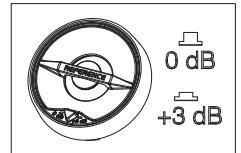

REF-6532ix/REF-8632cfx
REF-9632ix