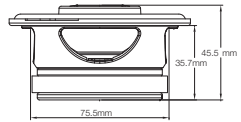

REF-3032cfx

REF-4032cfx

REF-5032cfx

REF-6532ix

REF-6532ex

TEKNİK ÖZELLİKLER	REF-6532ix	REF-9633ix	REF-3032cfx	REF-4032cfx	REF-5032cfx	REF-6432cfx	REF-9632cfx	REF-5030cx	REF-6530cx	REF-9630cx	REF-375tx	REF-6532ex	REF-9632cx
<b>Tip</b>	6-1/2" (160mm) yüksek performanslı koaksiyel araba hoparlörü	6" x 9" yüksek performanslı üç yollu araba hoparlörü	3-1/2" (87mm) yüksek performanslı koaksiyel araba hoparlörü	4" (100mm) yüksek performanslı koaksiyel araba hoparlörü	5-1/4" (130mm) yüksek performanslı koaksiyel araba hoparlörü	4" x 6" yüksek performanslı koaksiyel araba hoparlörü	6" x 8" yüksek performanslı koaksiyel araba hoparlörü	5-1/4" (130mm) yüksek performanslı bile en hoparlör sistemi	6-1/2" (160mm) yüksek performanslı bile en hoparlör sistemi	6" x 9" yüksek performanslı bile en hoparlör sistemi	3/4" (19mm) yüksek performanslı bile en hoparlör sistemi	6-1/2" (160mm) yüksek performanslı koaksiyel araba hoparlörü	6" x 9" yüksek performanslı koaksiyel araba hoparlörü
<b>Süreklili güç kullanımı</b>	40W	100W	20W	35W	45W	40W	60W	65W	90W	120W	40W	55W	100W
<b>Tepe güç kullanımı</b>	180W	300W	75W	105W	130W	130W	180W	190W	270W	370W	130W	160W	300W
<b>Frekans yansı</b>	53Hz-21kHz	49Hz-30kHz	89Hz-21kHz	75Hz-21kHz	67Hz-21kHz	79Hz-21kHz	49Hz-21kHz	67Hz-21kHz	53Hz-21kHz	49Hz-21kHz	2.9kHz-21kHz	57Hz-21kHz	49Hz-20kHz
<b>Nominal Empedans</b>	3.0ohms	3.0ohms	3.0ohms	3.0ohms	3.0ohms	3.0ohms	3.0ohms	3.0ohms	3.0ohms	3.0ohms	3.0ohms	3.0ohms	3.0ohms
<b> Hassasiyet (2.83V/1m)</b>	93dB	94dB	91dB	92dB	92dB	92dB	93dB	93dB	93dB	93dB	93dB	93dB	94dB
<b>Dış çap</b>	6-1/4" (158mm)	9-5/16" X 6-7/16" (238.5mm X 165mm)	3-7/16" (87mm)	4-1/16" (102.4mm)	5-1/8" (129mm)	6-3/16" X 3-15/16" (152mm X 98.5mm)	8-11/16" X 5-5/8" (203mm X 142.2mm)	5-1/8" (129mm)	6-1/4" (158mm)	9-5/16" X 6-7/16" (238.5mm X 165mm)	2-1/4" (56mm)	6-1/4" (158mm)	9-5/16" X 6-7/16" (238.5mm X 165mm)
<b>Montaj kesme çapı</b>	6" (127mm)	8-1/2" X 5-3/4" (214.6mm X 144.6mm)	3" (75.5mm)	3-11/16" (92.1mm)	4-1/2" (113.0mm)	5-9/16" X 3-9/16" (140.4mm X 85.1mm)	7-1/4" X 5" (182.6mm X 125.0mm)	4-1/2" (113.0mm)	5" (127mm)	8-1/2" X 5-3/4" (214.6mm X 144.6mm)	1-5/8" (40mm)	4-7/8" (123.4mm)	8-1/2" X 5-3/4" (214.6mm X 144.6mm)
<b>Toplam derinlik</b>	2-3/4" (69.7mm)	3-3/4" (93.8mm)	1-13/16" (45.5mm)	2-3/16" (54.9mm)	2-5/16" (67.4mm)	2-3/16" (54.9mm)	2-15/16" (74.2mm)	2-3/16" (55mm)	2-9/16" (64.8mm)	3-1/2" (89mm)	1-7/16" (36.1mm)	2-1/8" (53.0mm)	3-5/8" (91.8mm)
<b>Montaj derinliği</b>	2-1/16" (51.5mm)	3-1/8" (77.8mm)	1-7/16" (35.7mm)	1-7/8" (47.3mm)	1-15/16" (49mm)	1-7/8" (46.7mm)	2-7/16" (61.1mm)	1-15/16" (48mm)	2-1/16" (51.5mm)	3-1/8" (77.8mm)	13/16" (32mm)	1-13/16" (44.6mm)	3-5/8" (77.8mm)