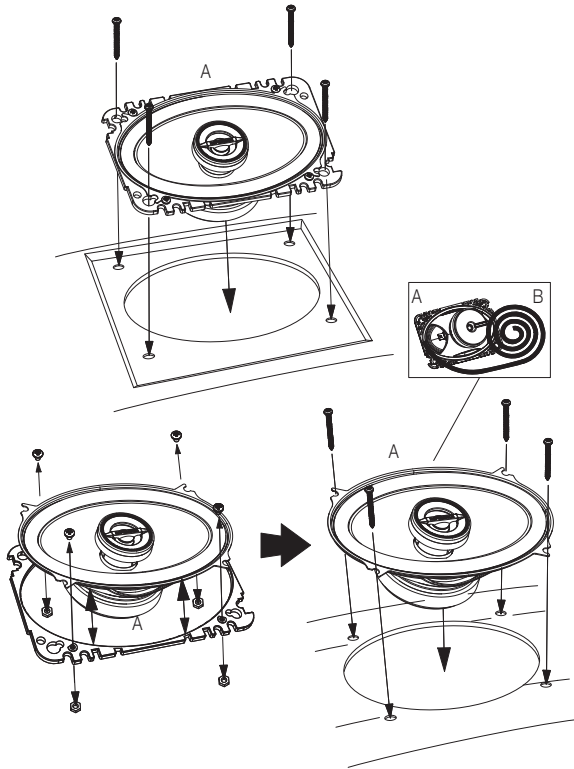

REF-6432cfx