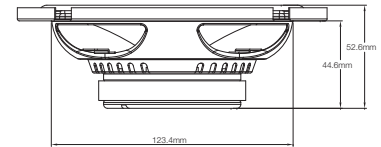

REF-3032cfx

REF-4032cfx

REF-5032cfx

REF-6532ix

REF-6532ex

TEKNİK ÖZELLİKLER	REF-6532ix	REF-9633ix	REF-3032cfx	REF-4032cfx	REF-5032cfx	REF-6432cfx	REF-9632cfx	REF-5030cx	REF-6530cx	REF-9630cx	REF-375tx	REF-6532ex	REF-9632cx
<b>Tip</b>	6-1/2" (160mm) yüksek performanslı koaksiyel araba hoparlörü	6" x 9" yüksek performanslı üç yollu araba hoparlörü	3-1/2" (87mm) yüksek performanslı koaksiyel araba hoparlörü	4" (100mm) yüksek performanslı koaksiyel araba hoparlörü	5-1/4" (130mm) yüksek performanslı koaksiyel araba hoparlörü	4" x 6" yüksek performanslı koaksiyel araba hoparlörü	6" x 8" yüksek performanslı koaksiyel araba hoparlörü	5-1/4" (130mm) yüksek performanslı bile en hoparlör sistemi	6-1/2" (160mm) yüksek performanslı bile en hoparlör sistemi	6" x 9" yüksek performanslı bile en hoparlör sistemi	3/4" (19mm) yüksek performanslı bile en hoparlör sistemi	6-1/2" (160mm) yüksek performanslı koaksiyel araba hoparlörü	6" x 9" yüksek performanslı koaksiyel araba hoparlörü
<b>Süreklili güç kullanımı</b>	40W	100W	20W	35W	45W	40W	60W	65W	90W	120W	40W	55W	100W
<b>Tepe güç kullanımı</b>	180W	300W	75W	105W	130W	130W	180W	190W	270W	370W	130W	160W	300W
<b>Frekans yansı</b>	53Hz-21kHz	49Hz-30kHz	89Hz-21kHz	75Hz-21kHz	67Hz-21kHz	79Hz-21kHz	49Hz-21kHz	67Hz-21kHz	53Hz-21kHz	49Hz-21kHz	2.9kHz-21kHz	57Hz-21kHz	49Hz-20kHz
<b>Nominal Empedans</b>	3.0ohms	3.0ohms	3.0ohms	3.0ohms	3.0ohms	3.0ohms	3.0ohms	3.0ohms	3.0ohms	3.0ohms	3.0ohms	3.0ohms	3.0ohms
<b> Hassasiyet (2.83V/1m)</b>	93dB	94dB	91dB	92dB	92dB	92dB	93dB	93dB	93dB	93dB	93dB	93dB	94dB
<b>Dış çap</b>	6-1/4" (158mm)	9-5/16" X 6-7/16" (238.5mm X 165mm)	3-7/16" (87mm)	4-1/16" (102.4mm)	5-1/8" (129mm)	6-3/16" X 3-15/16" (152mm X 98.5mm)	8-11/16" X 5-5/8" (203mm X 142.2mm)	5-1/8" (129mm)	6-1/4" (158mm)	9-5/16" X 6-7/16" (238.5mm X 165mm)	2-1/4" (56mm)	6-1/4" (158mm)	9-5/16" X 6-7/16" (238.5mm X 165mm)
<b>Montaj kesme çapı</b>	6" (127mm)	8-1/2" X 5-3/4" (214.6mm X 144.6mm)	3" (75.5mm)	3-11/16" (92.1mm)	4-1/2" (113.0mm)	5-9/16" X 3-9/16" (140.4mm X 85.1mm)	7-1/4" X 5" (182.6mm X 125.0mm)	4-1/2" (113.0mm)	5" (127mm)	8-1/2" X 5-3/4" (214.6mm X 144.6mm)	1-5/8" (40mm)	4-7/8" (123.4mm)	8-1/2" X 5-3/4" (214.6mm X 144.6mm)
<b>Toplam derinlik</b>	2-3/4" (69.7mm)	3-3/4" (93.8mm)	1-13/16" (45.5mm)	2-3/16" (54.9mm)	2-5/16" (67.4mm)	2-3/16" (54.9mm)	2-15/16" (74.2mm)	2-3/16" (55mm)	2-9/16" (64.8mm)	3-1/2" (89mm)	1-7/16" (36.1mm)	2-1/8" (53.0mm)	3-5/8" (91.8mm)
<b>Montaj derinliği</b>	2-1/16" (51.5mm)	3-1/8" (77.8mm)	1-7/16" (35.7mm)	1-7/8" (47.3mm)	1-15/16" (49mm)	1-7/8" (46.7mm)	2-7/16" (61.1mm)	1-15/16" (48mm)	2-1/16" (51.5mm)	3-1/8" (77.8mm)	13/16" (32mm)	1-13/16" (44.6mm)	3-5/8" (77.8mm)