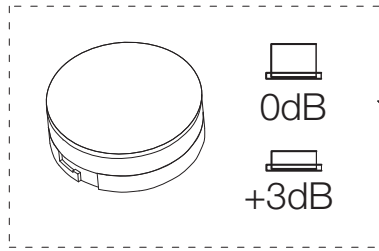

REF-3032cfx

REF-4032cfx

REF-5032cfx

REF-6532ix

REF-6532ex

TEKNİK ÖZELLİKLER	REF-6532ix	REF-9633ix	REF-3032cfx	REF-4032cfx	REF-5032cfx	REF-6432cfx	REF-9632cfx	REF-5030cx	REF-6530cx	REF-9630cx	REF-375tx	REF-6532ex	REF-9632cx
<b>Tip</b>	6-1/2" (160mm) yüksek performanslı koaksiyel araba hoparlörü	6" x 9" yüksek performanslı üç yollu araba hoparlörü	3-1/2" (87mm) yüksek performanslı koaksiyel araba hoparlörü	4" (100mm) yüksek performanslı koaksiyel araba hoparlörü	5-1/4" (130mm) yüksek performanslı koaksiyel araba hoparlörü	4" x 6" yüksek performanslı koaksiyel araba hoparlörü	6" x 8" yüksek performanslı koaksiyel araba hoparlörü	5-1/4" (130mm) yüksek performanslı bile en hoparlör sistemi	6-1/2" (160mm) yüksek performanslı bile en hoparlör sistemi	6" x 9" yüksek performanslı bile en hoparlör sistemi	3/4" (19mm) yüksek performanslı bile en hoparlör sistemi	6-1/2" (160mm) yüksek performanslı koaksiyel araba hoparlörü	6" x 9" yüksek performanslı koaksiyel araba hoparlörü
<b>Süreklili güç kullanımı</b>	40W	100W	20W	35W	45W	40W	60W	65W	90W	120W	40W	55W	100W
<b>Tepe güç kullanımı</b>	180W	300W	75W	105W	130W	130W	180W	190W	270W	370W	130W	160W	300W
<b>Frekans yansı</b>	53Hz-21kHz	49Hz-30kHz	89Hz-21kHz	75Hz-21kHz	67Hz-21kHz	79Hz-21kHz	49Hz-21kHz	67Hz-21kHz	53Hz-21kHz	49Hz-21kHz	2.9kHz-21kHz	57Hz-21kHz	49Hz-20kHz
<b>Nominal Empedans</b>	3.0ohms	3.0ohms	3.0ohms	3.0ohms	3.0ohms	3.0ohms	3.0ohms	3.0ohms	3.0ohms	3.0ohms	3.0ohms	3.0ohms	3.0ohms
<b> Hassasiyet (2.83V/1m)</b>	93dB	94dB	91dB	92dB	92dB	92dB	93dB	93dB	93dB	93dB	93dB	93dB	94dB
<b>Dış çap</b>	6-1/4" (158mm)	9-5/16" X 6-7/16" (238.5mm X 165mm)	3-7/16" (87mm)	4-1/16" (102.4mm)	5-1/8" (129mm)	6-3/16" X 3-15/16" (152mm X 98.5mm)	8-11/16" X 5-5/8" (203mm X 142.2mm)	5-1/8" (129mm)	6-1/4" (158mm)	9-5/16" X 6-7/16" (238.5mm X 165mm)	2-1/4" (56mm)	6-1/4" (158mm)	9-5/16" X 6-7/16" (238.5mm X 165mm)
<b>Montaj kesme çapı</b>	6" (127mm)	8-1/2" X 5-3/4" (214.6mm X 144.6mm)	3" (75.5mm)	3-11/16" (92.1mm)	4-1/2" (113.0mm)	5-9/16" X 3-9/16" (140.4mm X 85.1mm)	7-1/4" X 5" (182.6mm X 125.0mm)	4-1/2" (113.0mm)	5" (127mm)	8-1/2" X 5-3/4" (214.6mm X 144.6mm)	1-5/8" (40mm)	4-7/8" (123.4mm)	8-1/2" X 5-3/4" (214.6mm X 144.6mm)
<b>Toplam derinlik</b>	2-3/4" (69.7mm)	3-3/4" (93.8mm)	1-13/16" (45.5mm)	2-3/16" (54.9mm)	2-5/16" (67.4mm)	2-3/16" (54.9mm)	2-15/16" (74.2mm)	2-3/16" (55mm)	2-9/16" (64.8mm)	3-1/2" (89mm)	1-7/16" (36.1mm)	2-1/8" (53.0mm)	3-5/8" (91.8mm)
<b>Montaj derinliği</b>	2-1/16" (51.5mm)	3-1/8" (77.8mm)	1-7/16" (35.7mm)	1-7/8" (47.3mm)	1-15/16" (49mm)	1-7/8" (46.7mm)	2-7/16" (61.1mm)	1-15/16" (48mm)	2-1/16" (51.5mm)	3-1/8" (77.8mm)	13/16" (32mm)	1-13/16" (44.6mm)	3-5/8" (77.8mm)