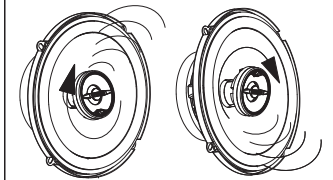

REF-3032cfx

REF-4032cfx

REF-5032cfx

REF-6532ix

REF-6532ex

TEKNİK ÖZELLİKLER	REF-6532ix	REF-9633ix	REF-3032cfx	REF-4032cfx	REF-5032cfx	REF-6432cfx	REF-9632cfx	REF-5030cx	REF-6530cx	REF-9630cx	REF-375tx	REF-6532ex	REF-9632cx
<b>Tip</b>	6-1/2" (160mm) yüksek performanslı koaksiyel araba hoparlörü	6" x 9" yüksek performanslı üç yollu araba hoparlörü	3-1/2" (87mm) yüksek performanslı koaksiyel araba hoparlörü	4" (100mm) yüksek performanslı koaksiyel araba hoparlörü	5-1/4" (130mm) yüksek performanslı koaksiyel araba hoparlörü	4" x 6" yüksek performanslı koaksiyel araba hoparlörü	6" x 8" yüksek performanslı koaksiyel araba hoparlörü	5-1/4" (130mm) yüksek performanslı bile en hoparlör sistemi	6-1/2" (160mm) yüksek performanslı bile en hoparlör sistemi	6" x 9" yüksek performanslı bile en hoparlör sistemi	3/4" (19mm) yüksek performanslı bile en hoparlör sistemi	6-1/2" (160mm) yüksek performanslı koaksiyel araba hoparlörü	6" x 9" yüksek performanslı koaksiyel araba hoparlörü
<b>Süreklili güç kullanımı</b>	40W	100W	20W	35W	45W	40W	60W	65W	90W	120W	40W	55W	100W
<b>Tepe güç kullanımı</b>	180W	300W	75W	105W	130W	130W	180W	190W	270W	370W	130W	160W	300W
<b>Frekans yansı</b>	53Hz-21kHz	49Hz-30kHz	89Hz-21kHz	75Hz-21kHz	67Hz-21kHz	79Hz-21kHz	49Hz-21kHz	67Hz-21kHz	53Hz-21kHz	49Hz-21kHz	2.9kHz-21kHz	57Hz-21kHz	49Hz-20kHz
<b>Nominal Empedans</b>	3.0ohms	3.0ohms	3.0ohms	3.0ohms	3.0ohms	3.0ohms	3.0ohms	3.0ohms	3.0ohms	3.0ohms	3.0ohms	3.0ohms	3.0ohms
<b> Hassasiyet (2.83V/1m)</b>	93dB	94dB	91dB	92dB	92dB	92dB	93dB	93dB	93dB	93dB	93dB	93dB	94dB
<b>Dış çap</b>	6-1/4" (158mm)	9-5/16" X 6-7/16" (238.5mm X 165mm)	3-7/16" (87mm)	4-1/16" (102.4mm)	5-1/8" (129mm)	6-3/16" X 3-15/16" (152mm X 98.5mm)	8-11/16" X 5-5/8" (203mm X 142.2mm)	5-1/8" (129mm)	6-1/4" (158mm)	9-5/16" X 6-7/16" (238.5mm X 165mm)	2-1/4" (56mm)	6-1/4" (158mm)	9-5/16" X 6-7/16" (238.5mm X 165mm)
<b>Montaj kesme çapı</b>	6" (127mm)	8-1/2" X 5-3/4" (214.6mm X 144.6mm)	3" (75.5mm)	3-11/16" (92.1mm)	4-1/2" (113.0mm)	5-9/16" X 3-9/16" (140.4mm X 85.1mm)	7-1/4" X 5" (182.6mm X 125.0mm)	4-1/2" (113.0mm)	5" (127mm)	8-1/2" X 5-3/4" (214.6mm X 144.6mm)	1-5/8" (40mm)	4-7/8" (123.4mm)	8-1/2" X 5-3/4" (214.6mm X 144.6mm)
<b>Toplam derinlik</b>	2-3/4" (69.7mm)	3-3/4" (93.8mm)	1-13/16" (45.5mm)	2-3/16" (54.9mm)	2-5/16" (67.4mm)	2-3/16" (54.9mm)	2-15/16" (74.2mm)	2-3/16" (55mm)	2-9/16" (64.8mm)	3-1/2" (89mm)	1-7/16" (36.1mm)	2-1/8" (53.0mm)	3-5/8" (91.8mm)
<b>Montaj derinliği</b>	2-1/16" (51.5mm)	3-1/8" (77.8mm)	1-7/16" (35.7mm)	1-7/8" (47.3mm)	1-15/16" (49mm)	1-7/8" (46.7mm)	2-7/16" (61.1mm)	1-15/16" (48mm)	2-1/16" (51.5mm)	3-1/8" (77.8mm)	13/16" (32mm)	1-13/16" (44.6mm)	3-5/8" (77.8mm)