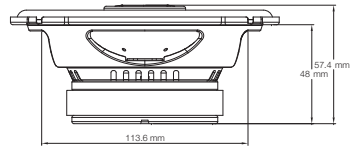

REF-3032cfx

REF-4032cfx

REF-5032cfx

REF-6532ix

REF-6532ex

TEKNİK ÖZELLİKLER	REF-6532ix	REF-9633ix	REF-3032cfx	REF-4032cfx	REF-5032cfx	REF-6432cfx	REF-9632cfx	REF-5030cx	REF-6530cx	REF-9630cx	REF-375tx	REF-6532ex	REF-9632cx
<b>Tip</b>	6-1/2" (160mm) yüksek performanslı koaksiyel araba hoparlörü	6" x 9" yüksek performanslı üç yollu araba hoparlörü	3-1/2" (87mm) yüksek performanslı koaksiyel araba hoparlörü	4" (100mm) yüksek performanslı koaksiyel araba hoparlörü	5-1/4" (130mm) yüksek performanslı koaksiyel araba hoparlörü	4" x 6" yüksek performanslı koaksiyel araba hoparlörü	6" x 8" yüksek performanslı koaksiyel araba hoparlörü	5-1/4" (130mm) yüksek performanslı bile en hoparlör sistemi	6-1/2" (160mm) yüksek performanslı bile en hoparlör sistemi	6" x 9" yüksek performanslı bile en hoparlör sistemi	3/4" (19mm) yüksek performanslı bile en hoparlör sistemi	6-1/2" (160mm) yüksek performanslı koaksiyel araba hoparlörü	6" x 9" yüksek performanslı koaksiyel araba hoparlörü
<b>Süreklili güç kullanımı</b>	40W	100W	20W	35W	45W	40W	60W	65W	90W	120W	40W	55W	100W
<b>Tepe güç kullanımı</b>	180W	300W	75W	105W	130W	130W	180W	190W	270W	370W	130W	160W	300W
<b>Frekans yansı</b>	53Hz-21kHz	49Hz-30kHz	89Hz-21kHz	75Hz-21kHz	67Hz-21kHz	79Hz-21kHz	49Hz-21kHz	67Hz-21kHz	53Hz-21kHz	49Hz-21kHz	2.9kHz-21kHz	57Hz-21kHz	49Hz-20kHz
<b>Nominal Empedans</b>	3.0ohms	3.0ohms	3.0ohms	3.0ohms	3.0ohms	3.0ohms	3.0ohms	3.0ohms	3.0ohms	3.0ohms	3.0ohms	3.0ohms	3.0ohms
<b> Hassasiyet (2.83V/1m)</b>	93dB	94dB	91dB	92dB	92dB	92dB	93dB	93dB	93dB	93dB	93dB	93dB	94dB
<b>Dış çap</b>	6-1/4" (158mm)	9-5/16" X 6-7/16" (238.5mm X 165mm)	3-7/16" (87mm)	4-1/16" (102.4mm)	5-1/8" (129mm)	6-3/16" X 3-15/16" (152mm X 98.5mm)	8-11/16" X 5-5/8" (203mm X 142.2mm)	5-1/8" (129mm)	6-1/4" (158mm)	9-5/16" X 6-7/16" (238.5mm X 165mm)	2-1/4" (56mm)	6-1/4" (158mm)	9-5/16" X 6-7/16" (238.5mm X 165mm)
<b>Montaj kesme çapı</b>	6" (127mm)	8-1/2" X 5-3/4" (214.6mm X 144.6mm)	3" (75.5mm)	3-11/16" (92.1mm)	4-1/2" (113.0mm)	5-9/16" X 3-9/16" (140.4mm X 85.1mm)	7-1/4" X 5" (182.6mm X 125.0mm)	4-1/2" (113.0mm)	5" (127mm)	8-1/2" X 5-3/4" (214.6mm X 144.6mm)	1-5/8" (40mm)	4-7/8" (123.4mm)	8-1/2" X 5-3/4" (214.6mm X 144.6mm)
<b>Toplam derinlik</b>	2-3/4" (69.7mm)	3-3/4" (93.8mm)	1-13/16" (45.5mm)	2-3/16" (54.9mm)	2-5/16" (67.4mm)	2-3/16" (54.9mm)	2-15/16" (74.2mm)	2-3/16" (55mm)	2-9/16" (64.8mm)	3-1/2" (89mm)	1-7/16" (36.1mm)	2-1/8" (53.0mm)	3-5/8" (91.8mm)
<b>Montaj derinliği</b>	2-1/16" (51.5mm)	3-1/8" (77.8mm)	1-7/16" (35.7mm)	1-7/8" (47.3mm)	1-15/16" (49mm)	1-7/8" (46.7mm)	2-7/16" (61.1mm)	1-15/16" (48mm)	2-1/16" (51.5mm)	3-1/8" (77.8mm)	13/16" (32mm)	1-13/16" (44.6mm)	3-5/8" (77.8mm)