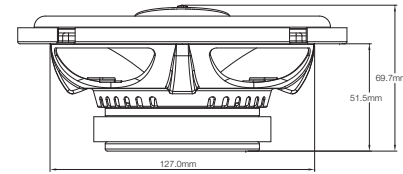

REF-3032cfx

REF-4032cfx

REF-5032cfx

REF-6532ix

REF-6532ex

TEKNİK ÖZELLİKLER	REF-6532ix	REF-9633ix	REF-3032cfx	REF-4032cfx	REF-5032cfx	REF-6432cfx	REF-9632cfx	REF-5030cx	REF-6530cx	REF-9630cx	REF-375tx	REF-6532ex	REF-9632cx
<b>Tip</b>	6-1/2" (160mm) yüksek performanslı koaksiyel araba hoparlörü	6" x 9" yüksek performanslı üç yollu araba hoparlörü	3-1/2" (87mm) yüksek performanslı koaksiyel araba hoparlörü	4" (100mm) yüksek performanslı koaksiyel araba hoparlörü	5-1/4" (130mm) yüksek performanslı koaksiyel araba hoparlörü	4" x 6" yüksek performanslı koaksiyel araba hoparlörü	6" x 8" yüksek performanslı koaksiyel araba hoparlörü	5-1/4" (130mm) yüksek performanslı bile en hoparlör sistemi	6-1/2" (160mm) yüksek performanslı bile en hoparlör sistemi	6" x 9" yüksek performanslı bile en hoparlör sistemi	3/4" (19mm) yüksek performanslı bile en hoparlör sistemi	6-1/2" (160mm) yüksek performanslı koaksiyel araba hoparlörü	6" x 9" yüksek performanslı koaksiyel araba hoparlörü
<b>Süreklili güç kullanımı</b>	40W	100W	20W	35W	45W	40W	60W	65W	90W	120W	40W	55W	100W
<b>Tepe güç kullanımı</b>	180W	300W	75W	105W	130W	130W	180W	190W	270W	370W	130W	160W	300W
<b>Frekans yansı</b>	53Hz-21kHz	49Hz-30kHz	89Hz-21kHz	75Hz-21kHz	67Hz-21kHz	79Hz-21kHz	49Hz-21kHz	67Hz-21kHz	53Hz-21kHz	49Hz-21kHz	2.9kHz-21kHz	57Hz-21kHz	49Hz-20kHz
<b>Nominal Empedans</b>	3.0ohms	3.0ohms	3.0ohms	3.0ohms	3.0ohms	3.0ohms	3.0ohms	3.0ohms	3.0ohms	3.0ohms	3.0ohms	3.0ohms	3.0ohms
<b> Hassasiyet (2.83V/1m)</b>	93dB	94dB	91dB	92dB	92dB	92dB	93dB	93dB	93dB	93dB	93dB	93dB	94dB
<b>Dış çap</b>	6-1/4" (158mm)	9-5/16" X 6-7/16" (238.5mm X 165mm)	3-7/16" (87mm)	4-1/16" (102.4mm)	5-1/8" (129mm)	6-3/16" X 3-15/16" (152mm X 98.5mm)	8-11/16" X 5-5/8" (203mm X 142.2mm)	5-1/8" (129mm)	6-1/4" (158mm)	9-5/16" X 6-7/16" (238.5mm X 165mm)	2-1/4" (56mm)	6-1/4" (158mm)	9-5/16" X 6-7/16" (238.5mm X 165mm)
<b>Montaj kesme çapı</b>	6" (127mm)	8-1/2" X 5-3/4" (214.6mm X 144.6mm)	3" (75.5mm)	3-11/16" (92.1mm)	4-1/2" (113.0mm)	5-9/16" X 3-9/16" (140.4mm X 85.1mm)	7-1/4" X 5" (182.6mm X 125.0mm)	4-1/2" (113.0mm)	5" (127mm)	8-1/2" X 5-3/4" (214.6mm X 144.6mm)	1-5/8" (40mm)	4-7/8" (123.4mm)	8-1/2" X 5-3/4" (214.6mm X 144.6mm)
<b>Toplam derinlik</b>	2-3/4" (69.7mm)	3-3/4" (93.8mm)	1-13/16" (45.5mm)	2-3/16" (54.9mm)	2-5/16" (67.4mm)	2-3/16" (54.9mm)	2-15/16" (74.2mm)	2-3/16" (55mm)	2-9/16" (64.8mm)	3-1/2" (89mm)	1-7/16" (36.1mm)	2-1/8" (53.0mm)	3-5/8" (91.8mm)
<b>Montaj derinliği</b>	2-1/16" (51.5mm)	3-1/8" (77.8mm)	1-7/16" (35.7mm)	1-7/8" (47.3mm)	1-15/16" (49mm)	1-7/8" (46.7mm)	2-7/16" (61.1mm)	1-15/16" (48mm)	2-1/16" (51.5mm)	3-1/8" (77.8mm)	13/16" (32mm)	1-13/16" (44.6mm)	3-5/8" (77.8mm)