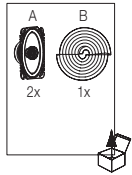

REF-6432cfx